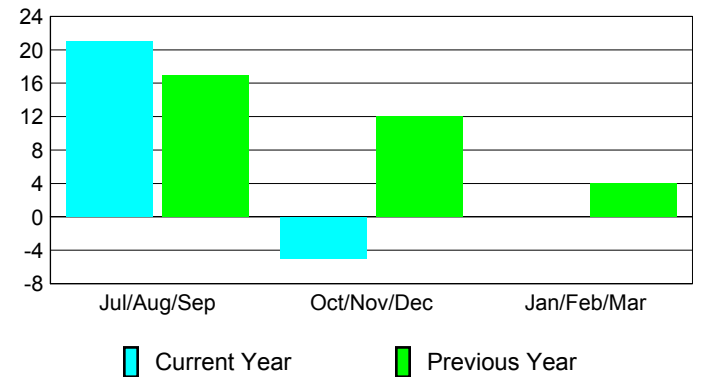

Membership Results
2012-2013

Membership
2011-2012

Month	Net Memb Goal	Actual New Memb	Actual Dropped Memb	Gain/Loss of Memb	Gain/Loss of Memb
Jul/Aug/Sep	0	54	-33	21	17
Oct/Nov/Dec	0	14	-19	-5	12
Jan/Feb/Mar	0				4
Totals	0	68	-52	16	33

Membership Results 2012-2013

Goal, New, Dropped, Gain/Loss

Comparison of Membership Gain/Loss

Current Year Compared to the Previous Year

Gender Comparison 2012-2013

Jul/Aug/Sep

Oct/Nov/Dec

Jan/Feb/Mar