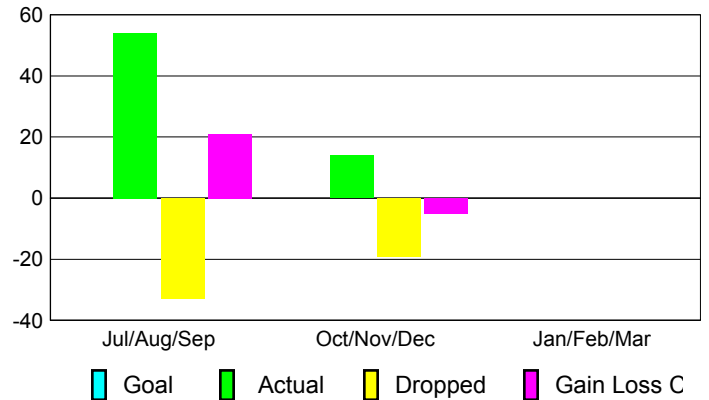

Membership Results 2012-2013

Goal, New, Dropped, Gain/Loss

Comparison of Membership Gain/Loss

Current Year Compared to the Previous Year